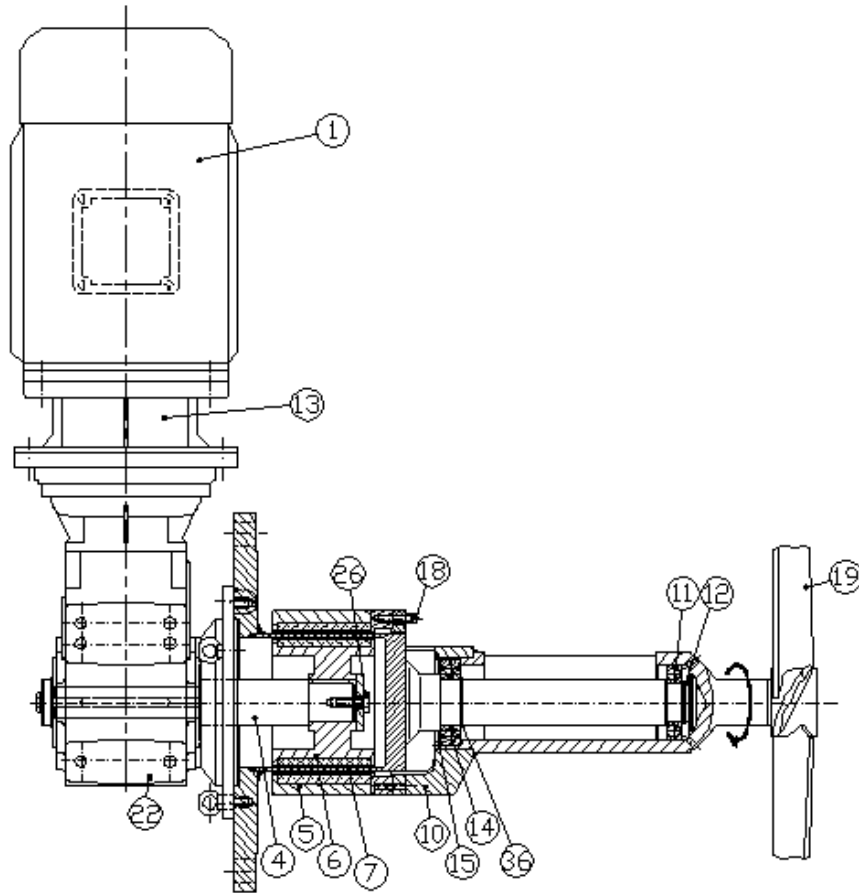

MSS PARTS LIST

Part No.	Description	Part No.	Description
1	Motor	14**	Bearing
4	Shaft	15**	Circlip
5	Outer Rotor	18	Hex Nut & Stud
6	Inner Rotor	19	Impeller
7	Shroud	22	Gearbox
10	Rotor	26	Stop Screw
11**	Bearing	36	Circlip
12**	Circlip		
13	Adapter		

** Recommended Spare Parts